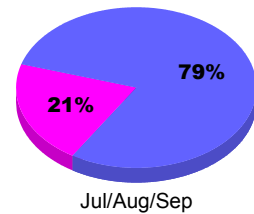

Jul/Aug/Sep

■ Male   ■ Female