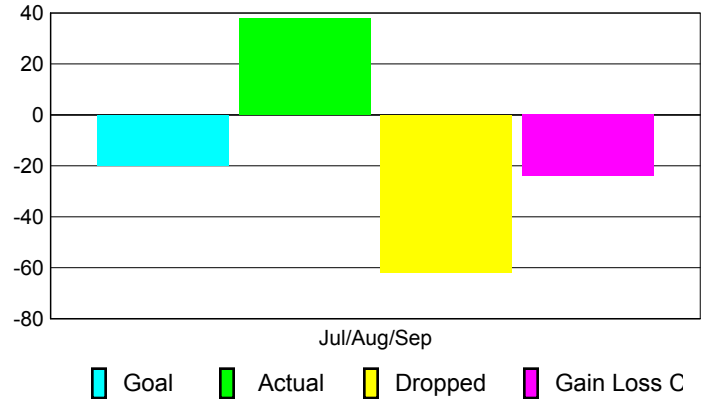

### YTD Status Quo Clubs 2010-2011

Status Quo Clubs Compared to Status Quo Members

## MEMBERSHIP

Membership Results  
2010-2011

Membership  
2009-2010

Month	Net Memb Goal	Actual New Memb	Actual Dropped Memb	Gain/Loss of Memb	Gain/Loss of Memb
Jul/Aug/Sep	-20	38	-62	-24	-9
<b>Totals</b>	<b>-20</b>	<b>38</b>	<b>-62</b>	<b>-24</b>	<b>-9</b>

### Membership Results 2010-2011

Goal, New, Dropped, Gain/Loss

### Comparison of Membership Gain/Loss

Current Year Compared to the Previous Year